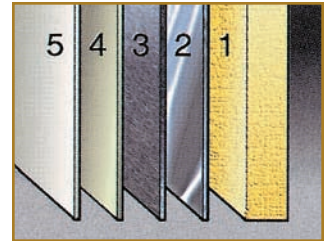

### Practical, Efficient, Economical

**RMT Models** are constructed from galvanized steel which means you won't have to worry about rusting, warping, or rotting. **The Gold Edition RMT Models** feature attractive wood grain embossed steel and provide maximum energy efficiency with 1 3/8" thick, CFC-FREE, polyurethane insulation with an R-Value of 13.45. The net result is an energy-efficient door providing more than five times the insulating value of wood or non-insulated doors. The embossed steel is factory pre-finished, painted on both the exterior and interior with epoxy primer, and then covered with a durable polyester finish coat. Additionally, the doors can be field painted to match your color scheme. The Award Series is manufactured to be virtually maintenance free and is designed for a lifetime of use.

- Vinyl top cap provides thermal barrier and foam protector.
- Full thermal break on ALL sections insulates from extreme temperatures.
- Embossed galvanized steel skins assure protection from warping, rotting, and rusting.
- Attractive deep wood grain embossed steel is factory pre-finished and painted on both the exterior and interior with epoxy primer and polyester finish coat.
- Rigid vinyl end caps protect and seal the foam core and provide a smooth surface for door stops.
- Weather seals between each section joint keep out wind and rain.
- 1 3/8" polyurethane insulation is pressure injected and leaves no voids when bonding to both exterior and interior skins.
- Heavy 20-gauge galvanized back-up plates extending the full height of each section give superior hardware support.
- Flexible vinyl bottom astragal fits contour of floor providing a weather seal and is easily replaced if damaged.